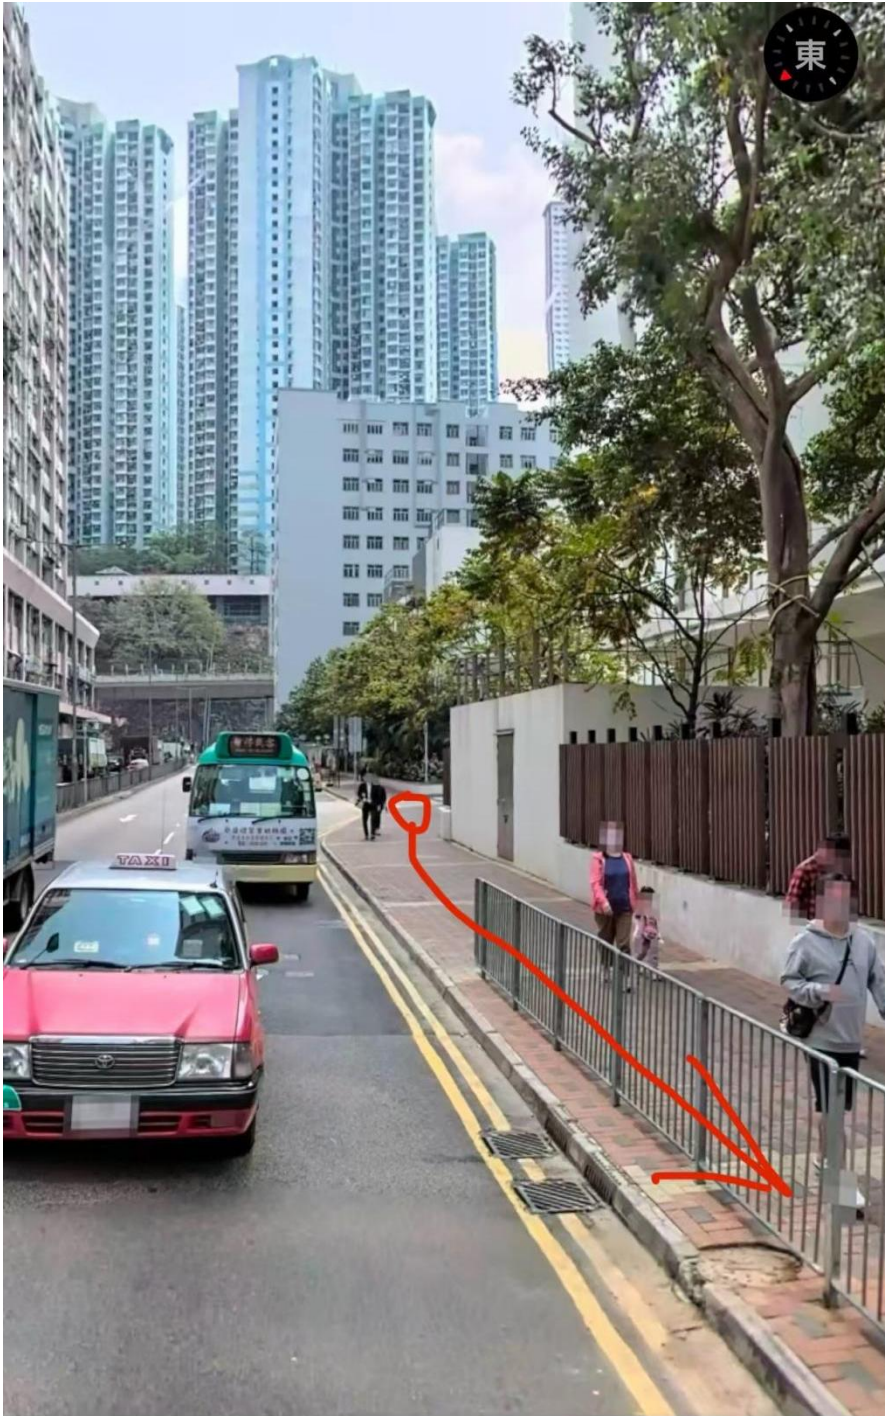

1. 乘坐巴士到沙咀道尚翠苑站下车，沿沙咀道往前直行；
Take a bus to Shangcuiyuan Station on Sha Tsui Road and walk straight ahead along Sha Tsui Road Street;

2. 沿街道直行，步行約 1 分鐘；

Walk straight along the street for about 1 minute;

3. 直行後就會見到萬象工業大廈，搭電梯上 18 樓 B3 室就可以啦！