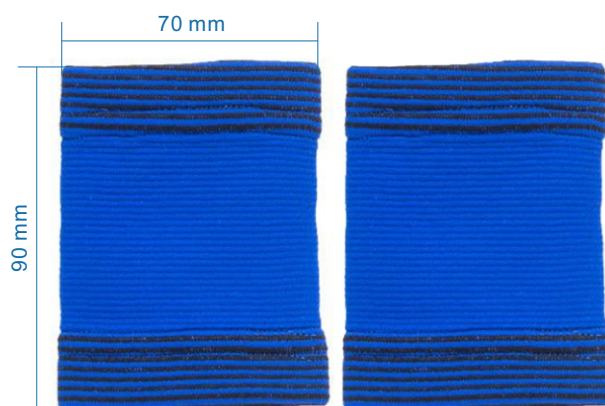

### Features:

- Comfort: soft and comfortable to wear, elastic weaving is fine, uniform and firm
- Durability: the suede seam technology is fine and soft
- Elastic: good elasticity, comfortable to wear and skin-friendly, not easy to fall off
- Softness: moderate thickness, comfortable and safe to wear
- Suitable for: running, playing ball, cycling and other sports

- 舒適性: 穿戴柔軟舒適有彈力編織細密均勻牢固
- 耐用性: 採用絨面縫口科技細密柔軟不硌人
- 有彈性: 彈力良好穿戴舒適貼合親膚不易脫落
- 柔軟性: 厚度適中穿戴舒適安全防護
- 適用於: 跑步、打球、騎行等運動

### Specifications

Product Model 產品型號	TD-RA/RB
Product Material 產品材質	Nylon, Latex Silk, Spandex 尼龍, 乳膠絲, 氨綸
Model 型號	All sizes are flexible 均碼有彈性
Color 顏色	Blue, Pink 藍色, 粉色
Applicable people 適用人群	Children 兒童
Packing size 包裝尺寸	12*12*5cm
Package weight 包裝重量	56g